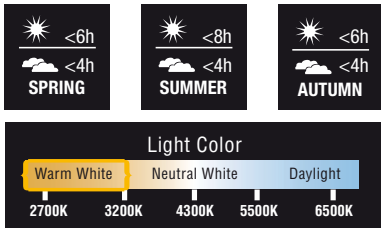

1xLED

LED SOLAR FLOWER LIGHT „BUTTERFLY“ • 1 Pack

Automatic switch-on
with twilight sensor

1x

Warm white LED

SOLAR | 8h | IP44

Painted metal, plastic
+ glass

GL1057EZ

Color temperature	Warm white: 2200K - 3000K
Material	Housing: Painted metal, glass ball with crackle effect Panel: Plastic
Function	<ul style="list-style-type: none"> • ON / OFF switch • Automatic switch-on with twilight sensor
Batteries	1x 300mAh 1.2V AAA NiMH included
Runtime	Long runtime, up to 8 hours
No./type of LEDs	1x warm white LED
Product dimensions	ø: 23.00cm, Width: 16.00cm
Packaging type	1 piece in colorbox
EAN	0884620060763